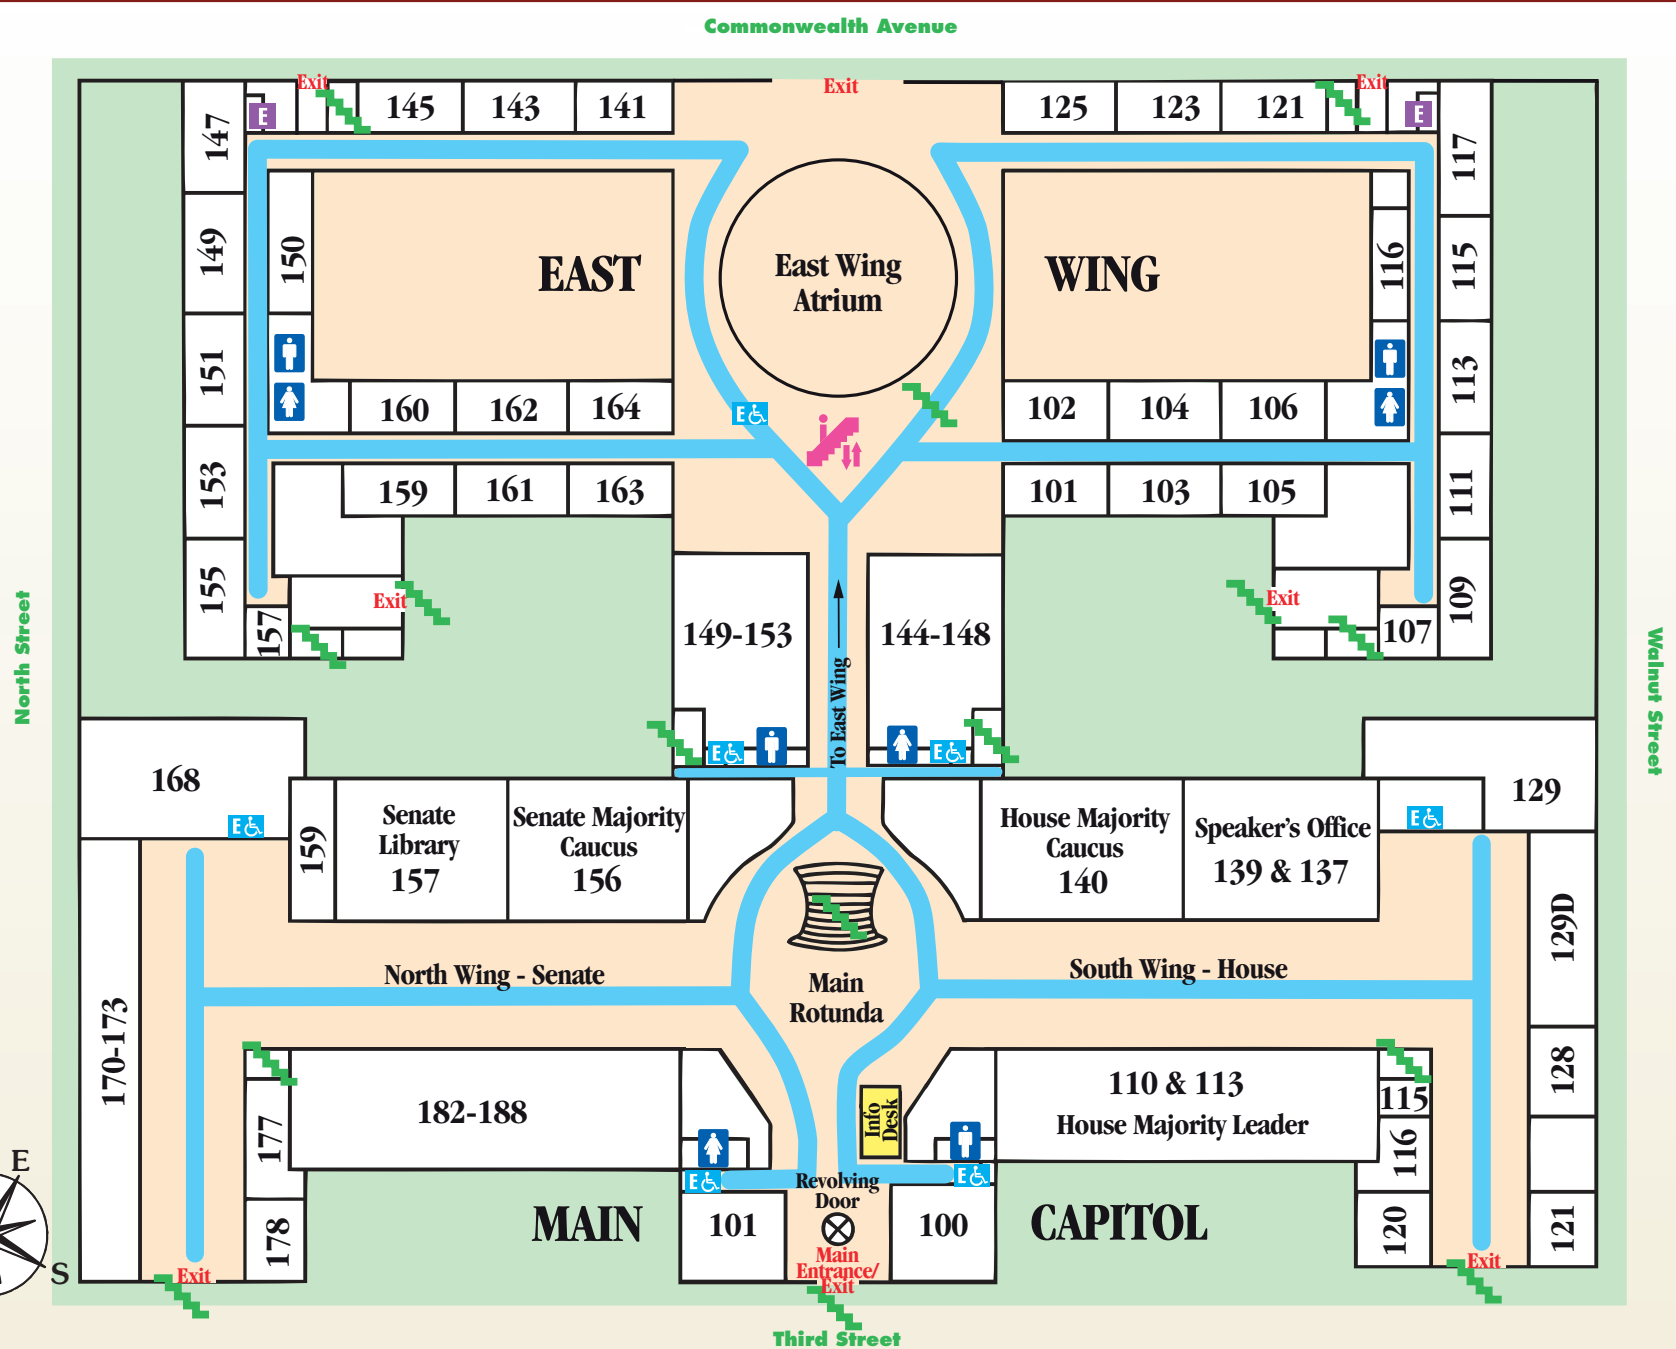

Main Capitol Basement and Lower (Concourse) Level East Wing

KEY:

- Access
- Hearing Room
- ATM
- Escalator
- Ladies Restroom
- Interior Walkway
- Accessible Elevator
- Elevator
- Stairs
- Men's Restroom
- Accessible Walkway

Main Capitol First Floor and Upper Level East Wing

Room Locations for the Capitol and East Wing

	North Wing Senate	South Wing House	Front & Rear Rotunda	East Wing
Basement	38-59	2-31	B1B, B1, B2, Snack Stand, Bill Rooms	Lower Level South: 1E-39E Lower Level North: 40E-89E & Welcome Center
First Floor	156-188	110-140	100, 101 (front) 144-153 (back)	Upper Level: 101-125 (south) 141-164 (north)
E-Floor (Entresol)	531-549A	508-517	519-528 (back)	
Second Floor	264-299	225-238	200-202 (front) 216-245, Mail Room	
Third Floor	337-366	304-316	300 (north) 302 (south) 322-333	
Fourth Floor	451-468	406A-428	401, Senate & House Galleries (front), Supreme Court Room, 431-439 (back)	
Fifth Floor	632-648	603 - 629	600-602 (front) 629-630	