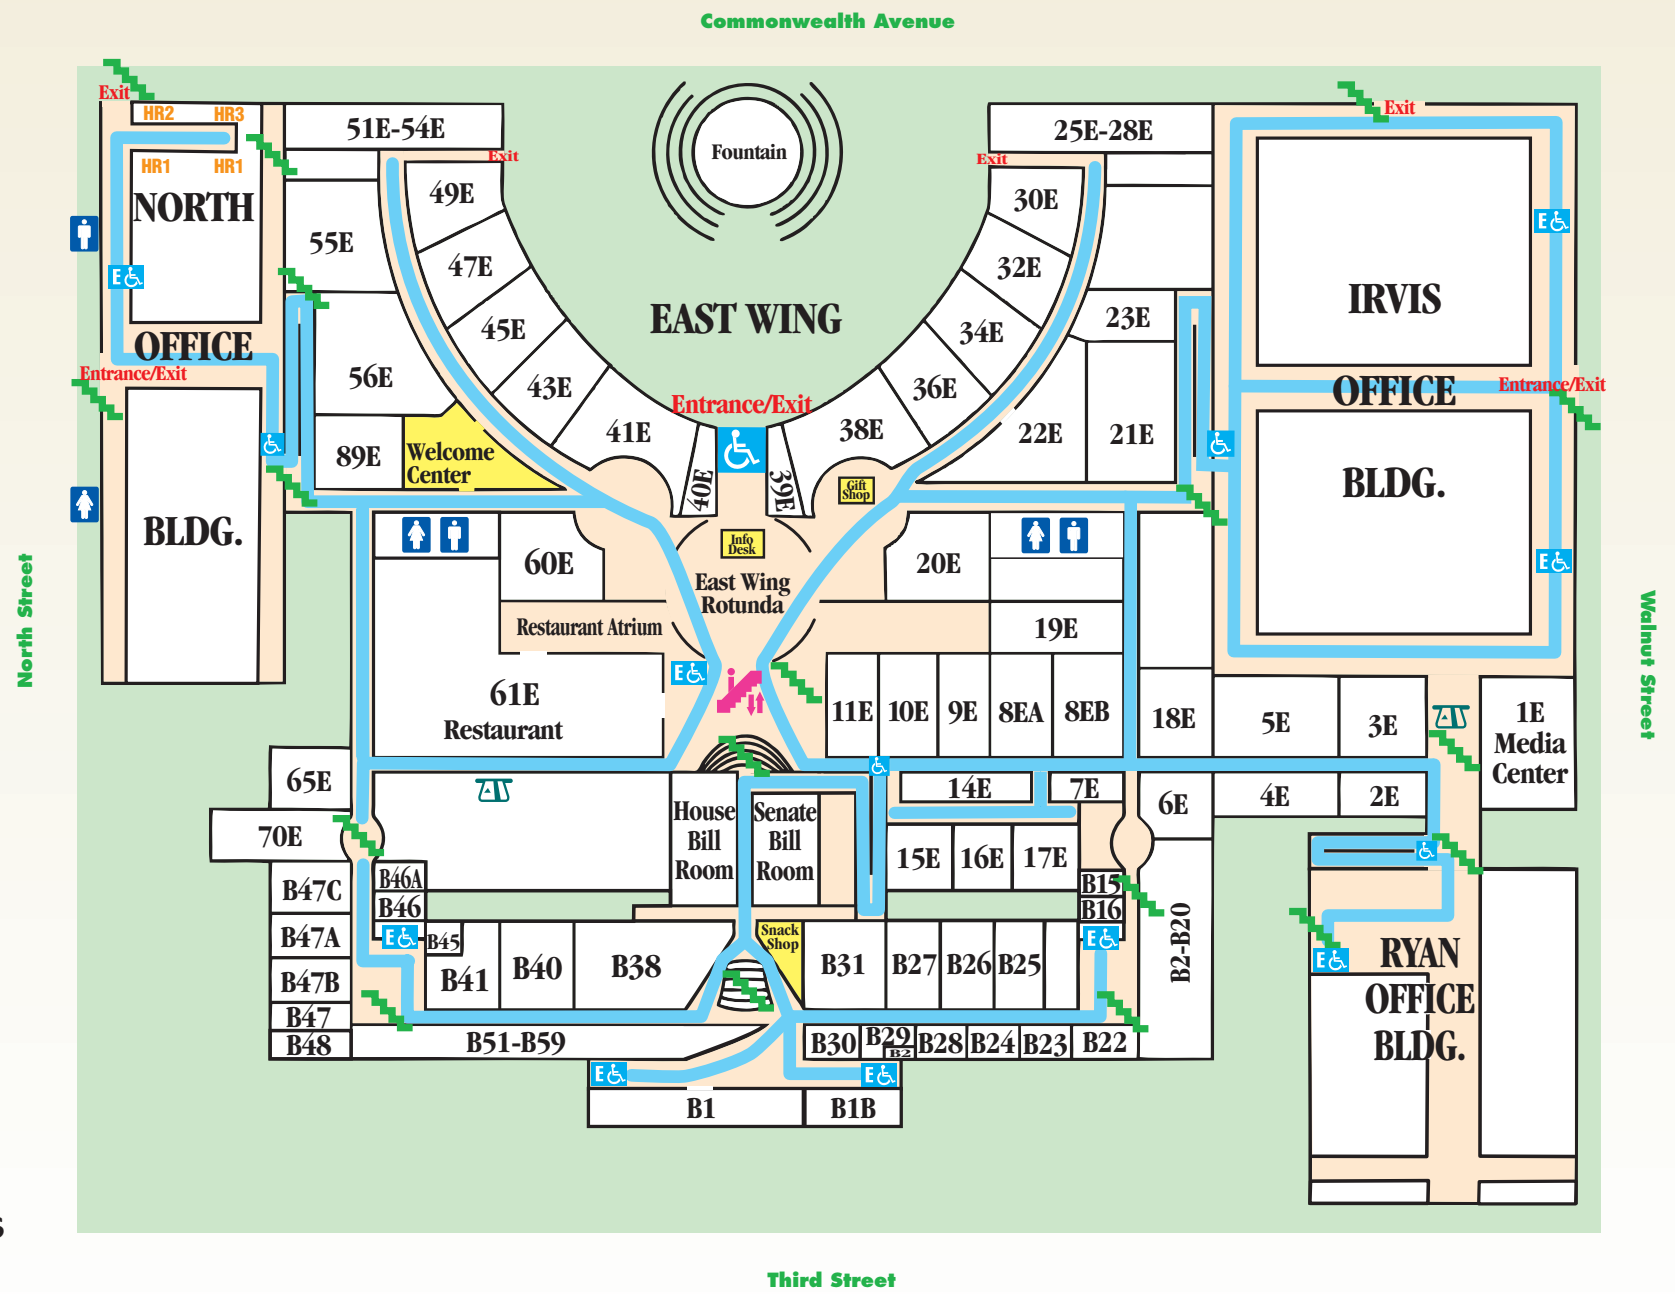

Main Capitol Basement and Lower (Concourse) Level East Wing

KEY:

- Access
- Hearing Room
- ATM
- Escalator
- Ladies Restroom
- Interior Walkway
- Accessible Elevator
- Elevator
- Stairs
- Men's Restroom
- Accessible Walkway

Main Capitol First Floor and Upper Level East Wing

Room Locations for the Capitol and East Wing

	North Wing Senate	South Wing House	Front & Rear Rotunda	East Wing
Basement	38-59	2-31	B1B, B1, B2, Snack Stand, Bill Rooms	Lower Level South: 1E-39E Lower Level North: 40E-89E & Welcome Center
First Floor	156-188	110-140	100, 101 (front) 144-153 (back)	Upper Level: 101-125 (south) 141-164 (north)
E-Floor (Entresol)	531-549A	508-517	519-528 (back)	
Second Floor	264-299	225-238	200-202 (front) 216-245, Mail Room	
Third Floor	337-366	304-316	300 (north) 302 (south) 322-333	
Fourth Floor	451-468	406A-428	401, Senate & House Galleries (front), Supreme Court Room, 431-439 (back)	
Fifth Floor	632-648	603 - 629	600-602 (front) 629-630	